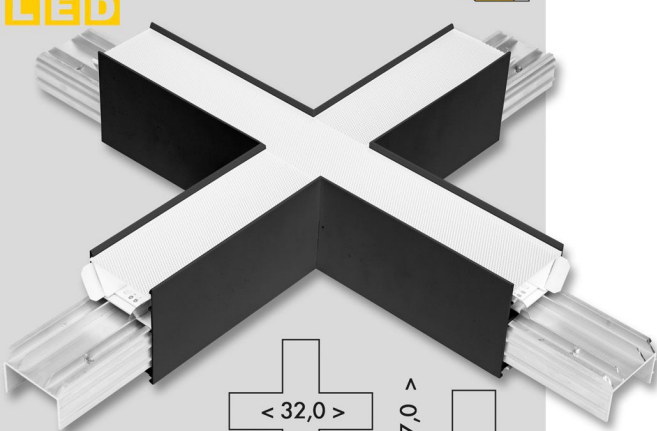

> 7,0

12W 1320lm

NOVINKA
LED

DONAR

< 32,0 >

> 7,0

15W 1650lm