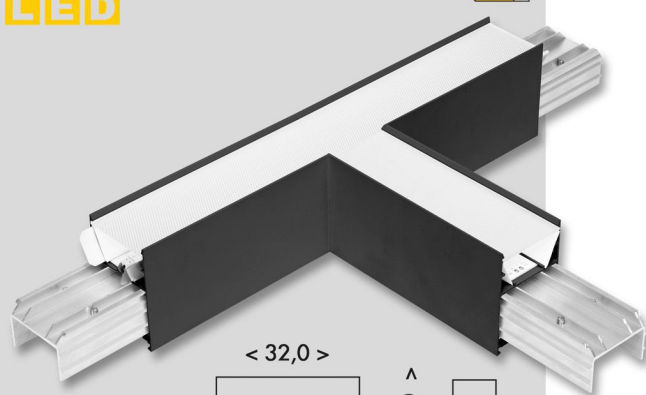

NOVINKA
LED

DONAR

< 19,2 >

> 7,0

8W 880lm

NOVINKA
LED

DONAR

< 32,0 >

> 7,0

12W 1320lm

NOVINKA
LED

DONAR

< 32,0 >

> 7,0

15W 1650lm